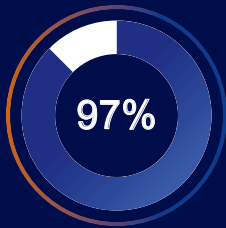

DELIVERY OPTIMIZATION

Optimize Your Deliveries with CPCG's Precision Logistics

CPCG's Delivery Optimization - Faster, Smarter, More Reliable

Our delivery optimization services are designed to improve logistics efficiency, from reducing transit times to enhancing delivery success rates. Trust in our system to keep your operations running smoothly and your patients well-equipped.