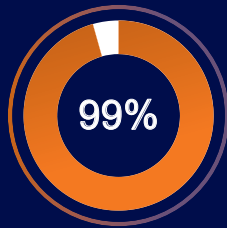

Delivery Activities Actively Measured

Services

- Utilize CPCG's sophisticated Power BI analytics to streamline your delivery process, ensuring timely and efficient distribution with enhanced tracking and predictive logistics management.
- We provide trained dispatchers for efficient departmental management.
- Our tool complements your existing delivery software.